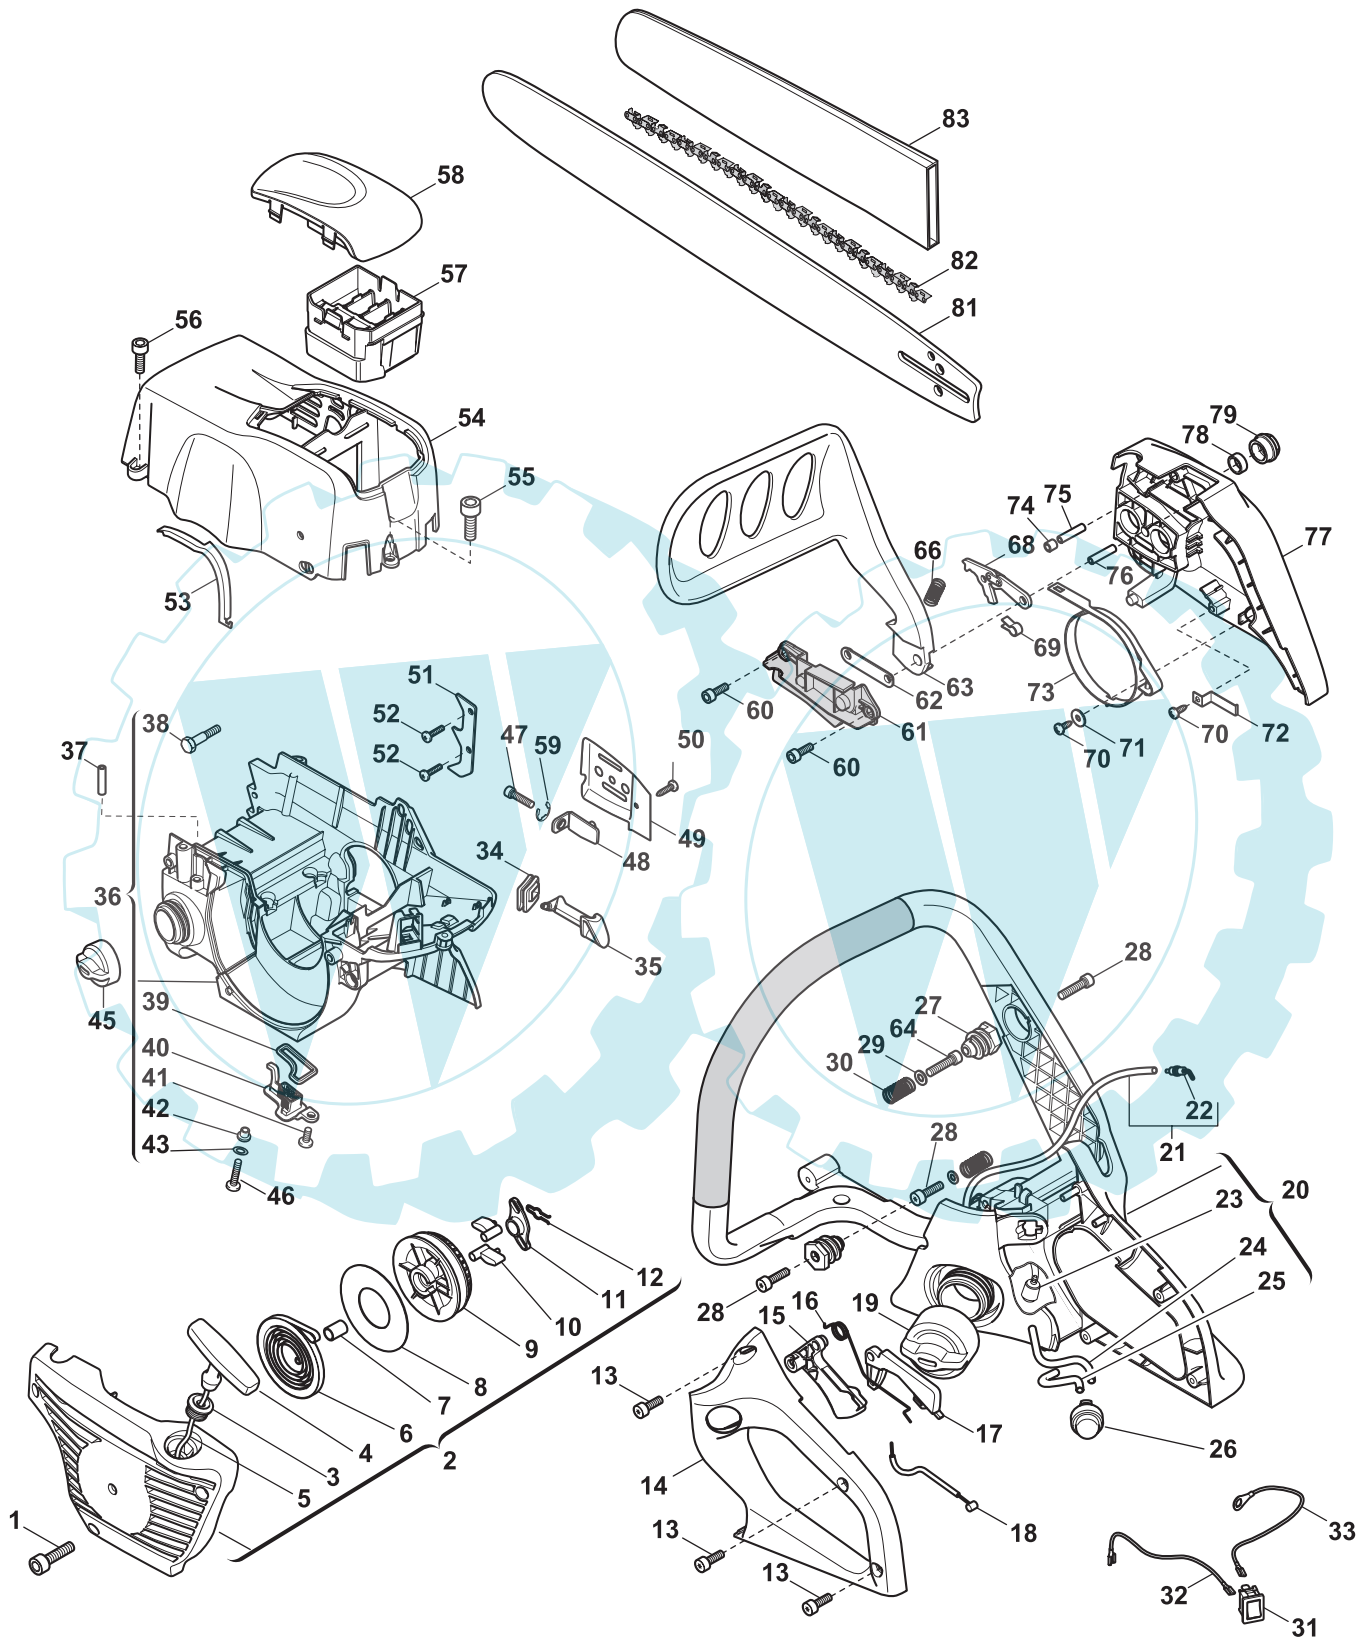

CARROZZERIA, HOUSING, CARTER, GEHÄUSE